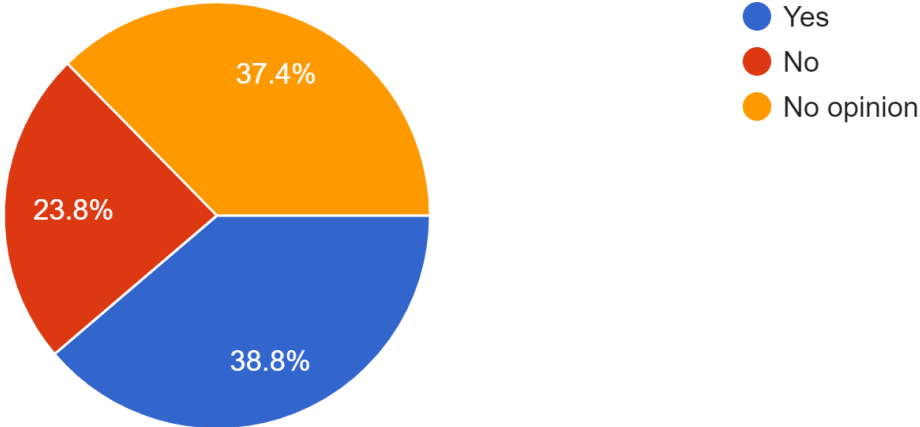

PICKLEBALL: Would you like to see outdoor pickleball courts?

931 responses