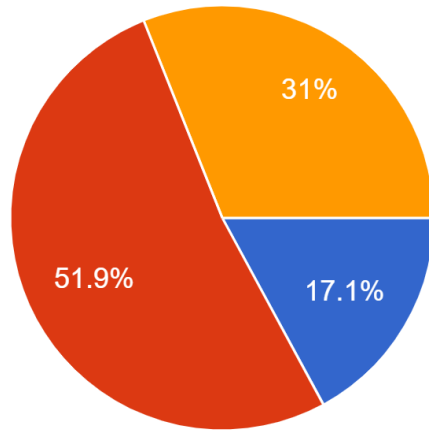

931 responses

SPLASHPAD (part 1): Would you like to see a Splashpad?

931 responses

SPLASHAD (part 2): If yes, would you:

931 responses

- Pay a nominal admission fee for supervision
- Prefer free and no supervision
- No opinion

DISC GOLF: This sport consists of participants throwing a disc at a target. It is played using rules similar to golf. The sport is usually played on a cou... with 9 or 18 holes. Would you like to see disc golf?
931 responses